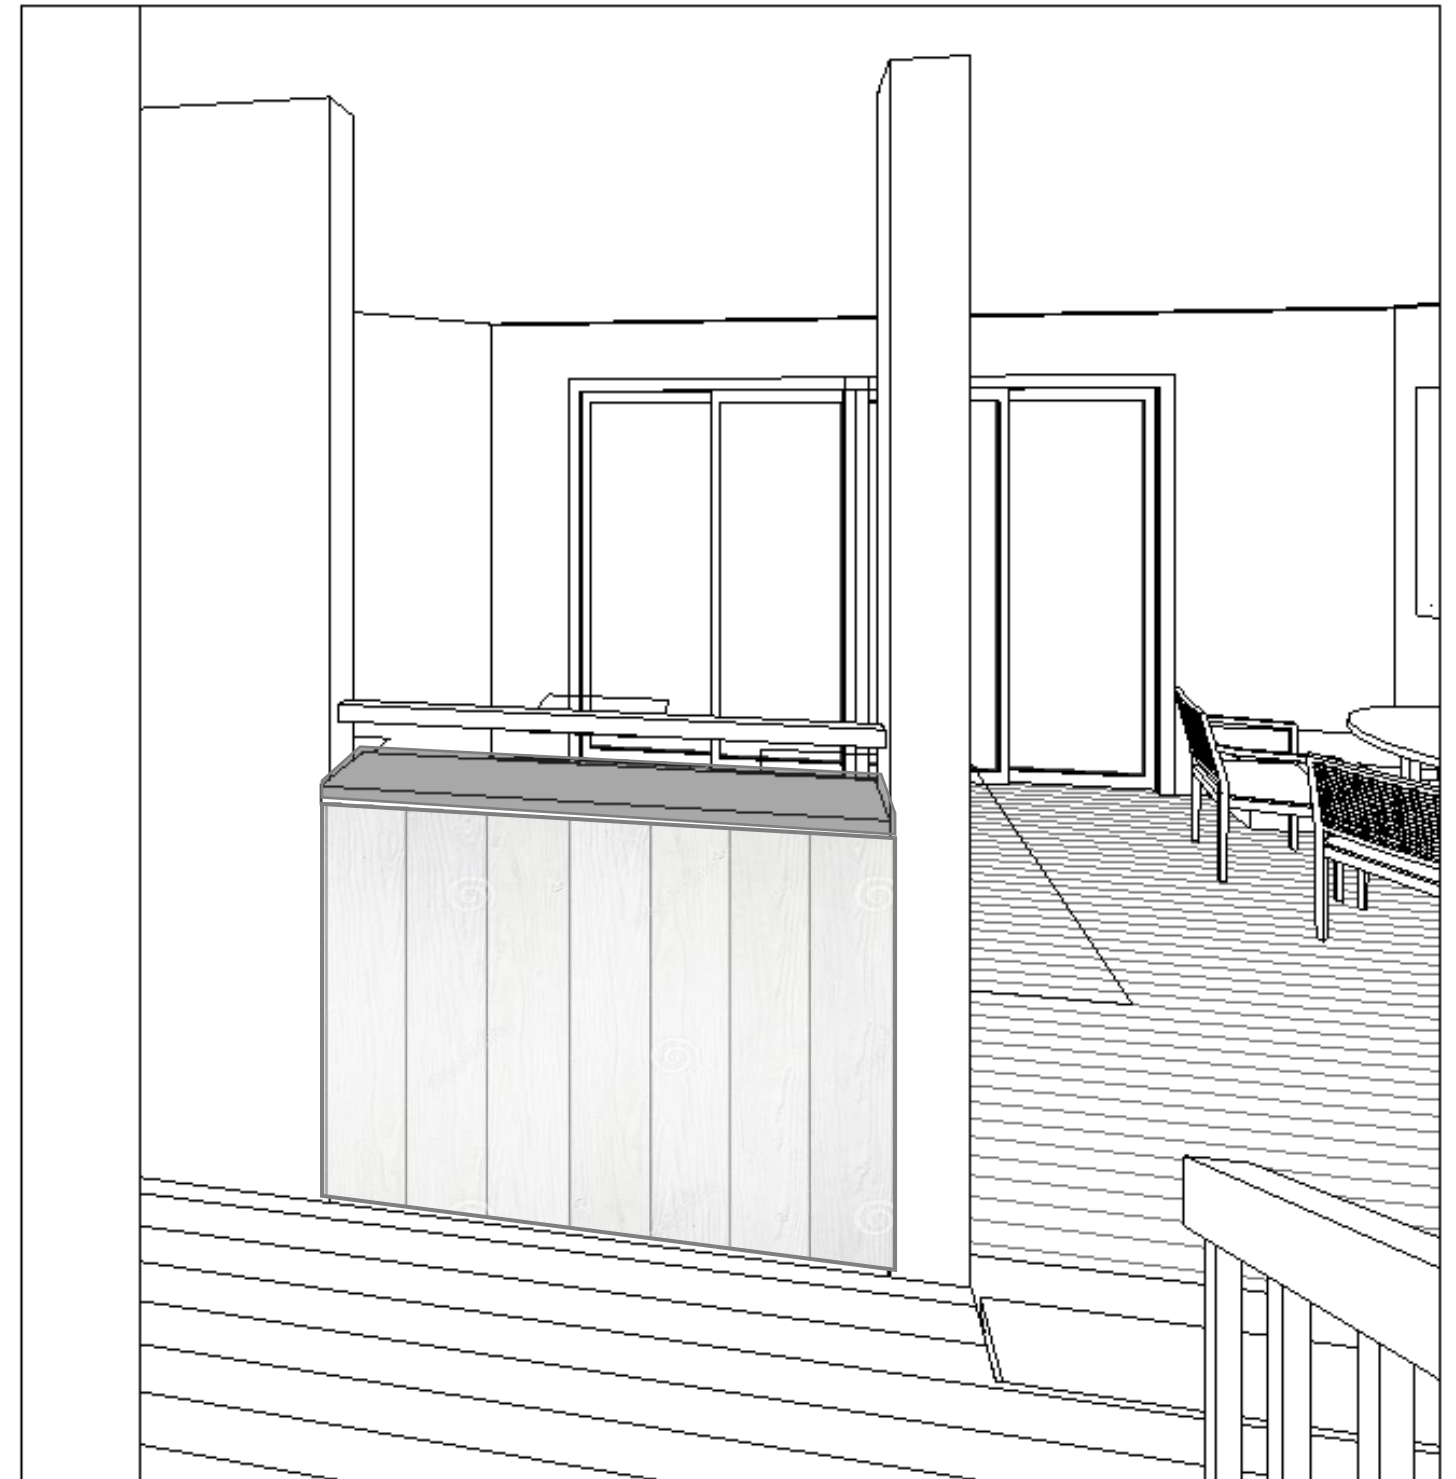

VIEWS TOWARDS ENTRY CABINET
CLOSET AND HAT STORAGE ABOVE, SHOE STORAGE BELOW.

LIGHT FIXTURE OPTIONS—WALL SCONCE AND PENDANT

SANTA CRUZ

S t u d i o D I V
F R A N C E • C A L I F O R N I A

INTERIOR RENDERINGS

2

VIEWS SHOWING LIGHT FIXTURES COMBINED FOR REFERENCE
PENDANT AT TABLE AND 3 SCONCES AT KITCHEN AREA

KITCHEN TABLE AND LARGER BIFOLD SINK WINDOW

VIEWS SHOWING LOW WALL:
AS VIEWED FROM BANQUETTE AND FROM CORRIDOR
SAME PLANK AT BAR AREA; KITCHEN; AND LOWER WALL

VIEWS SHOWING LOW WALL:
AS VIEWED FROM LIVING ROOM AND FROM ENTRY
SAME PLANK AT BAR AREA; KITCHEN; AND LOWER WALL